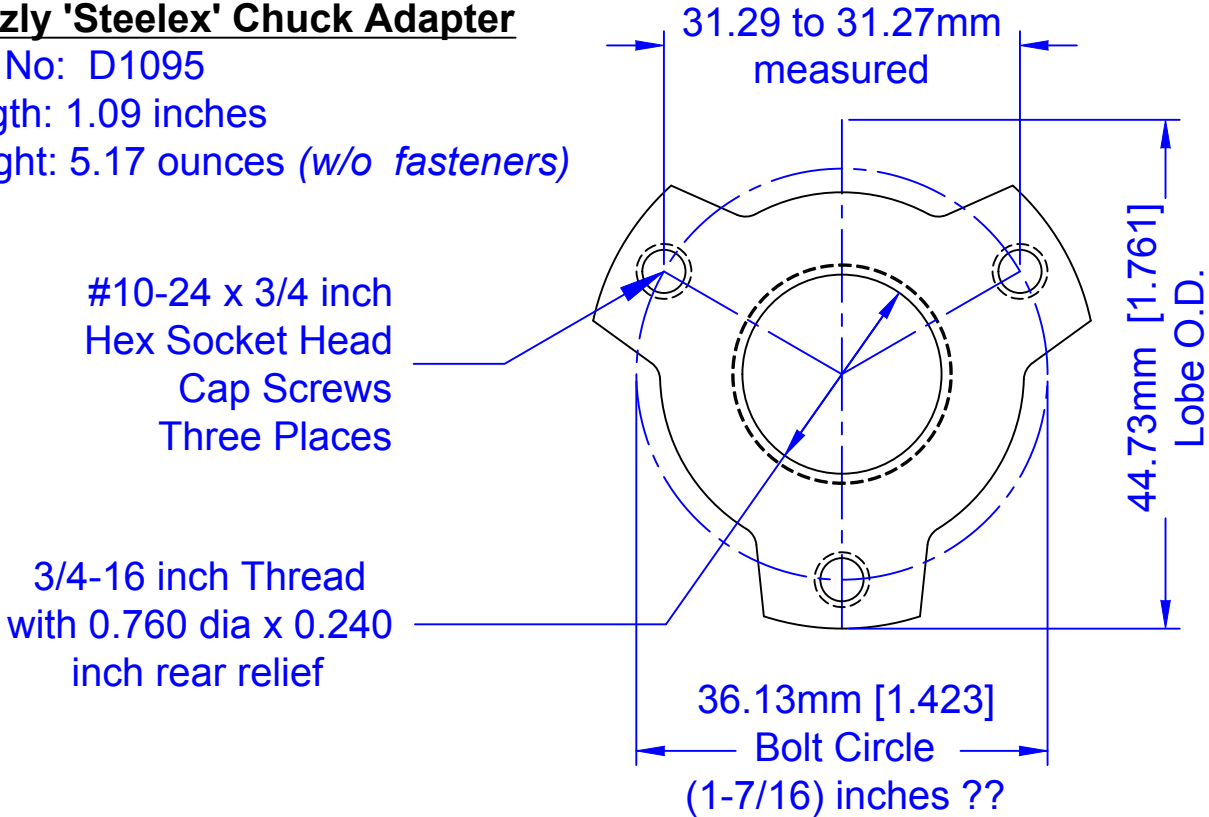

Grizzly 'Steelex' Chuck Adapter

Part No: D1095

Length: 1.09 inches

Weight: 5.17 ounces (w/o fasteners)

Note: Grizzly Industrial is "discontinuing" this group of accessories.